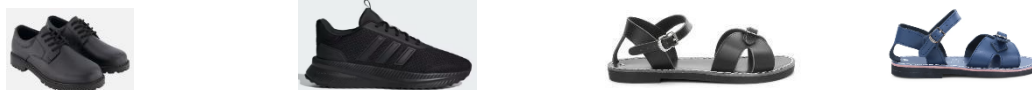

### Year 1-6 uniform for all boys and girls, all year - purchased through Kindo:

- Short sleeved polo shirt - light blue and navy with school logo
- Long sleeved polo shirt - light blue with school logo
- Shorts – navy
- Skort – navy
- Track pants (fleece pants - navy)
- Ankle sock – navy
- PE t-shirt – navy and pale blue – with school name
- PE shorts – navy
- Polar fleece – navy with school logo
- Sunhat (compulsory in Terms 1 and 4) – navy

### Year 7&8 uniform for all boys and girls, all year - purchased through Kindo:

- Short sleeved polo shirt - navy and light blue with school logo
- Long sleeved polo shirt - navy with school logo with no trim
- Shorts – navy
- Skort – navy
- Track pants (fleece pants - navy)
- Ankle sock – navy
- PE t-shirt – navy and pale blue – with school name
- PE shorts – navy
- Polar fleece – navy with school logo. OR:
- Soft shell jacket – navy with light blue – with school logo
- Cap navy - with school logo (compulsory in Terms 1 and 4)

### Year 1-8 uniform for all boys and girls, all year - purchased elsewhere:

- Tidy school shoe – plain navy, black or brown (no contrasting patterns or logos)
- Summer school sandals – navy, black or brown (must have backs on sandals)
- Sports shoes with PE uniform